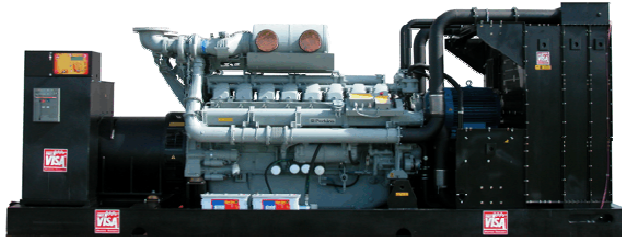

## GENSETS – POWERFULL XXL series

Illustrative photo – version without a cover

Illustrative photo – genset in noise damping container

Illustrative photo – Cover version

Illustrative photo – Silent version

### Description

POWERFULL XXL series of ONIS VISA genset includes power from 730 to 2 000 kVA P.R.P. (prime power) for possible usage as a primary power source or back-up power supply. It is possible to deliver POWERFULL XXL series gensets in four versions: without a cover or with a cover – Cover version, a version with the cover as well as noise damping device – Silent version, or as the genset in a noise damping container.

POWERFULL XXL series gensets are equipped with PERKINS, MITSUBISHI or MTU four-stroke diesel engine. It is possible to supply an ATS switch board equipped with contactors or motorized circuit breakers, to gensets in automatic version (automatic start in the case of mains failure), that insures switching of power supply load between mains and genset.

### Models review

POWERFULL XXL series gensets	
Engine producer	Power range (apparent power P.R.P. listed in kVA)
PERKINS	730 – 800 – 1030 – 1250 – 1500
MITSUBISHI	1400 – 1730 – 1875 – 2000
MTU	780 – 910 – 1000 – 1140